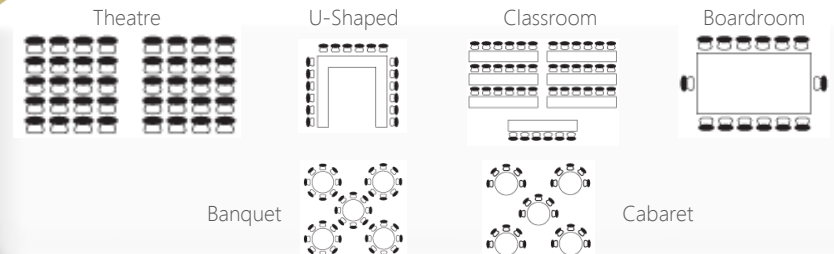

Room Hire

The Bettws LIFE Centre comprises of four spacious and radiant multipurpose spaces, which are available to hire individually, or as part of a package. Each room has its own distinct and appealing characteristic, making each one, perfect for an assortment of different activities, including:

- Tea
- Coffee
- Biscuit Selection

only £1.20 per person
excluding VAT

Room Layout

Depending on the nature of your conference, meeting or training session, we will ensure each room is set up to suit your requirements.